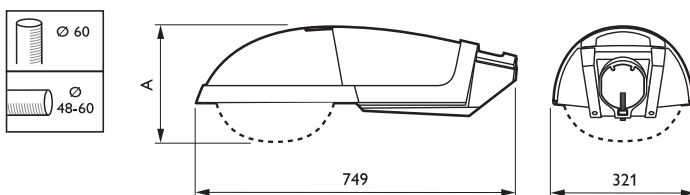

Dimensional drawing

SGP340 E27 II FG 48/60

SGP340 SON-T250W II FG SKD	232
SGP340 SON-T400W I FG SKD	232
SGP340 SON-T400W I FG SKD	232
SGP340 SON-T250W K 240V I FG SKD	232
SGP340 SON-T70W II FG SKD KC	232