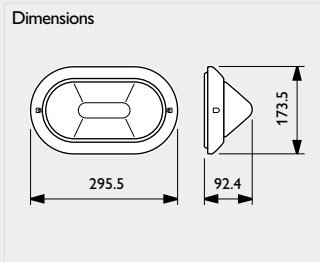

Order number

White

656793 00

Black

656809 00

CE
IP65
850°C/5s

CE
IP65
850°C/5s

CE
IP65
850°C/5s