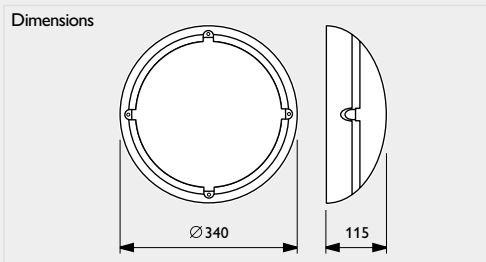

Order number

656717 00

Black

656700 00

656724 00

IP66

20 Joule IK10

850°C/5s