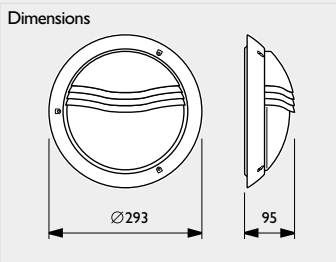

Order number

White

656793 00

Black

656809 00

CE
IP65
850°C/5s

CE
IP65
850°C/5s

CE
IP65
850°C/5s