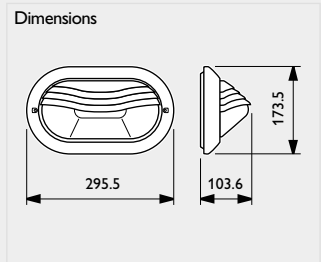

Order number

White

656793 00

Black

656809 00

CE
IP65
850°C/5s

CE
IP65
850°C/5s

CE
IP65
850°C/5s