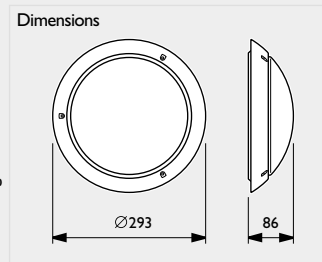

IP66

20 Joule IK10

850°C/5s